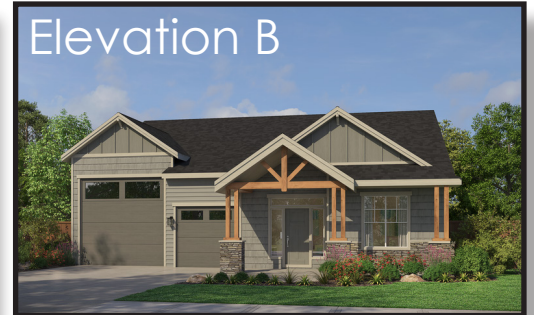

The Timberline | 2,144 SF | 3 Bedroom | 2.5 Bath

Single level home with RV garage!

- Open concept kitchen and living room that are perfect for entertaining.
- The den/office at the back of the home provides the perfect place for a home office, guest room, or hobby room.
- Spacious tandem RV garage keeps all the toys stored safely while providing ample storage.
- The luxurious primary suite features a soaking tub, walk-in shower, private water room, and a spacious walk-in closet.