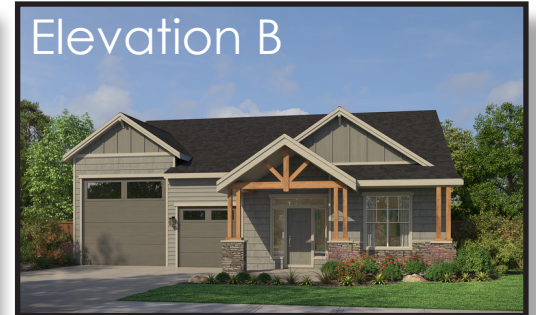

# The Timberline | 2,144 SF | 3 Bedroom | 2.5 Bath

## *Single level home with RV garage!*

- Open concept kitchen and living room that are perfect for entertaining.
- The den/office at the back of the home provides the perfect place for a home office, guest room, or hobby room.
- Spacious tandem RV garage keeps all the toys stored safely while providing ample storage.
- The luxurious primary suite features a soaking tub, walk-in shower, private water room, and a spacious walk-in closet.