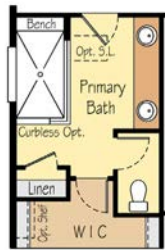

The Molalla | 2,005 SF | 2-4 Bedroom | 2-3.5 Bath

*Open concept main floor
with optional bonus room.*

- An open and flexible home plan that can be personalized to fit the way you live
- The included den offers and spacious great room offers plenty of space for gatherings
- The optional bonus room offers many options including an extra bedroom

 **Garrette Custom Homes.com**

The Molalla | 2,005 SF | 2-4 Bedroom | 2-3.5 Bath

Main Floor

Main Floor with Bonus Option

Opt. Powder Room

Opt. Bonus with Door

Optional Bonus

Optional Bonus with Bed and Bath

Opt. Soaking Tub

Opt. Large Custom Glass Mud-Set Shower

Opt. 2nd Primary Bedroom

Opt. 3rd Bedroom