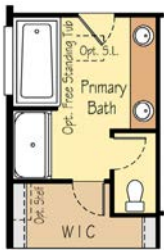

The Molalla | 2,005 SF | 2-4 Bedroom | 2-3.5 Bath

*Open concept main floor
with optional bonus room.*

- An open and flexible home plan that can be personalized to fit the way you live
- The included den offers and spacious great room offers plenty of space for gatherings
- The optional bonus room offers many options including an extra bedroom

 **Garrette Custom Homes.com**

The Molalla | 2,005 SF | 2-4 Bedroom | 2-3.5 Bath

Main Floor

Main Floor with Bonus Option

Opt. Powder Room

Opt. Bonus with Door

Optional Bonus

Optional Bonus with Bed and Bath

Opt. Soaking Tub

Opt. Large Custom Glass Mud-Set Shower

Opt. 2nd Primary Bedroom

Opt. 3rd Bedroom