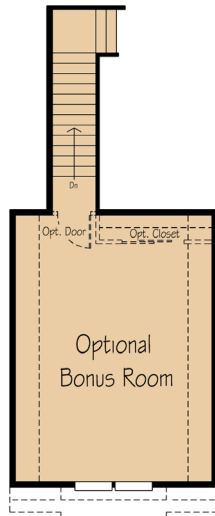

The Cascade | 3,003 SF | 3-5 Bedroom | 2.5-4.5 Bath

Single level home with flexible options to customize the home to your needs.

- Wonderful, open concept kitchen and great room that are perfect for entertain.
- The den near the entry provides the perfect place for a home office, guest bedroom, or hobby room.
- Spacious 3-car garage keeps all the toys covered and provides plenty of storage.
- Other bedrooms are separated from the master suite creating the perfect setting for guests or teens.

The Cascade | 3,003 SF | 3-5 Bedroom | 2.5-4.5 Bath

Main Floor

Optional Large Custom Shower

Curbless Shower Layout

Optional fourth bedroom

Optional powder bath

Optional Bonus Room With Powder Bath

Optional Bonus Room With Full Bath (Shower Only)