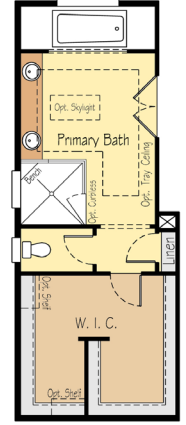

The Cascade | 3,003 SF | 3-5 Bedroom | 2.5-4.5 Bath

Single level home with flexible options to customize the home to your needs.

- Wonderful, open concept kitchen and great room that are perfect for entertain.
- The den near the entry provides the perfect place for a home office, guest bedroom, or hobby room.
- Spacious 3-car garage keeps all the toys covered and provides plenty of storage.
- Other bedrooms are separated from the master suite creating the perfect setting for guests or teens.

The Cascade | 3,003 SF | 3-5 Bedroom | 2.5-4.5 Bath

Main Floor

Optional Large Custom Shower

Curbless Shower Layout

Optional fourth bedroom

Optional powder bath

Optional Bonus Room With Powder Bath

Optional Bonus Room With Full Bath (Shower Only)