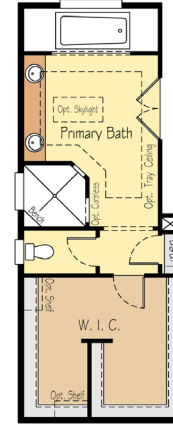

The Cascade | 3,003 SF | 3-5 Bedroom | 2.5-4.5 Bath

Single level home with flexible options to customize the home to your needs.

- Wonderful, open concept kitchen and great room that are perfect for entertain.
- The den near the entry provides the perfect place for a home office, guest bedroom, or hobby room.
- Spacious 3-car garage keeps all the toys covered and provides plenty of storage.
- Other bedrooms are separated from the master suite creating the perfect setting for guests or teens.

The Cascade | 3,003 SF | 3-5 Bedroom | 2.5-4.5 Bath

Main Floor

Optional Large Custom Shower

Curbless Shower Layout

Optional fourth bedroom

Optional powder bath

Optional Bonus Room With Powder Bath

Optional Bonus Room With Full Bath (Shower Only)