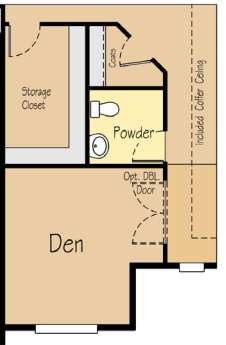

The Cascade | 3,003 SF | 3-5 Bedroom | 2.5-4.5 Bath

Single level home with flexible options to customize the home to your needs.

- Wonderful, open concept kitchen and great room that are perfect for entertain.
- The den near the entry provides the perfect place for a home office, guest bedroom, or hobby room.
- Spacious 3-car garage keeps all the toys covered and provides plenty of storage.
- Other bedrooms are separated from the master suite creating the perfect setting for guests or teens.

The Cascade | 3,003 SF | 3-5 Bedroom | 2.5-4.5 Bath

Main Floor

Optional Large Custom Shower

Curbless Shower Layout

Optional fourth bedroom

Optional powder bath

Optional Bonus Room With Powder Bath

Optional Bonus Room With Full Bath (Shower Only)

Optional Bonus Room

Layout change for bonus room option

Garrette Custom Homes.com