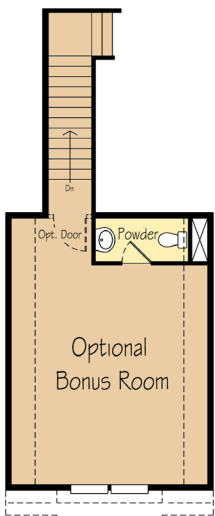

The Cascade | 3,003 SF | 3-5 Bedroom | 2.5-4.5 Bath

Single level home with flexible options to customize the home to your needs.

- Wonderful, open concept kitchen and great room that are perfect for entertain.
- The den near the entry provides the perfect place for a home office, guest bedroom, or hobby room.
- Spacious 3-car garage keeps all the toys covered and provides plenty of storage.
- Other bedrooms are separated from the master suite creating the perfect setting for guests or teens.

The Cascade | 3,003 SF | 3-5 Bedroom | 2.5-4.5 Bath

Main Floor

Optional Large Custom Shower

Curbless Shower Layout

Optional fourth bedroom

Optional powder bath

Optional Bonus Room With Powder Bath

Optional Bonus Room With Full Bath (Shower Only)

Optional Bonus Room

Layout change for bonus room option

Garrette Custom Homes.com