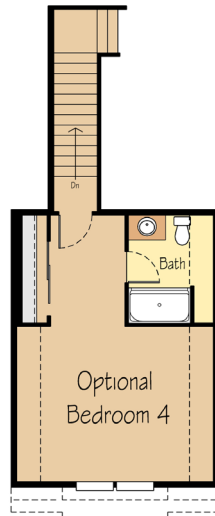

The Cascade | 3,003 SF | 3-5 Bedroom | 2.5-4.5 Bath

Single level home with flexible options to customize the home to your needs.

- Wonderful, open concept kitchen and great room that are perfect for entertain.
- The den near the entry provides the perfect place for a home office, guest bedroom, or hobby room.
- Spacious 3-car garage keeps all the toys covered and provides plenty of storage.
- Other bedrooms are separated from the master suite creating the perfect setting for guests or teens.

The Cascade | 3,003 SF | 3-5 Bedroom | 2.5-4.5 Bath

Main Floor

Optional Large Custom Shower

Curbless Shower Layout

Optional fourth bedroom

Optional powder bath

Optional Bonus Room With Powder Bath

Optional Bonus Room With Full Bath (Shower Only)