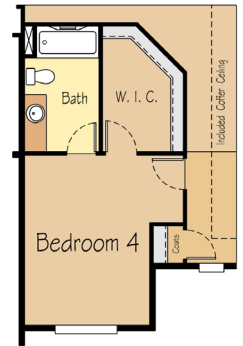

The Cascade | 3,003 SF | 3-5 Bedroom | 2.5-4.5 Bath

Single level home with flexible options to customize the home to your needs.

- Wonderful, open concept kitchen and great room that are perfect for entertain.
- The den near the entry provides the perfect place for a home office, guest bedroom, or hobby room.
- Spacious 3-car garage keeps all the toys covered and provides plenty of storage.
- Other bedrooms are separated from the master suite creating the perfect setting for guests or teens.

The Cascade | 3,003 SF | 3-5 Bedroom | 2.5-4.5 Bath

Main Floor

Optional Large Custom Shower

Curbless Shower Layout

Optional fourth bedroom

Optional powder bath

Optional Bonus Room With Powder Bath

Optional Bonus Room With Full Bath (Shower Only)

Optional Bonus Room

Layout change for bonus room option

Garrette Custom Homes.com